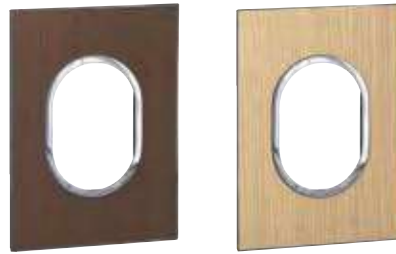

Arteor™
plates - square version

5752 75

5764 59

Support frames and plates selection chart (p. 88-95)

Arteor™
plates - round version

5756 55

5764 49

Support frames and plates selection chart (p. 88-95)

Pack	Cat.Nos		Wood		Dimensions in mm
1	5767 25	5767 39	South African and US standards	1 module	92 x 127
1	5752 55	5764 39		2 modules	92 x 127
1	5752 75	5764 59		3 modules vertical mounting	92 x 127
1	5752 65	5766 29		2 modules	127 x 127
1	5752 85	5766 49		3 modules	127 x 127
1	5752 95	5766 59		4 modules	127 x 127
1	5753 05	5766 79		2 x 3 modules vertical mounting	127 x 127