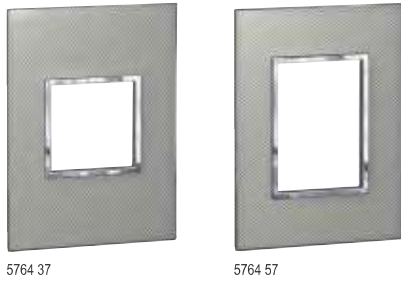

Arteor™
plates - square version

5764 37

5764 57