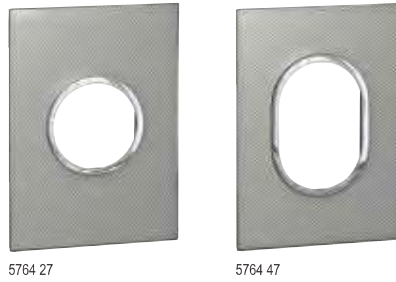

2 to 6 Module Cover Plates

Arteor™
plates - square version

5764 37

5764 57

Arteor™
plates - round version

5764 27

5764 47

Support frames and plates selection chart (p. 88-95)

Support frames and plates selection chart (p. 88-95)

Pack	Cat.Nos	Signature	South African and US standards	Dimensions in mm
1	5767 37		1 module	92 x 127
1	5764 37		2 modules	92 x 127
1	5764 57		3 modules vertical mounting	92 x 127
1	5766 27		2 modules	127 x 127
1	5766 47		3 modules	127 x 127
1	5766 57		4 modules	127 x 127
1	5766 77		2 x 3 modules vertical mounting	127 x 127