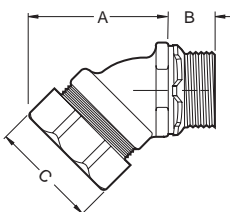

### 45° angle connectors – malleable iron

Trade size	Cat. # Non-insulated	Cat. # Insulated	Unit qty.	Wt. lbs. per 100	A	B	C
3/8"	LT3845	LTB3845	25	27.1	1.938	0.500	1.125
1/2"	LT5045	LTB5045	25	27.1	2.000	0.500	1.250
3/4"	LT7545	LTB7545	10	39.7	2.188	0.500	1.563
1"	LT10045	LTB10045	10	63.5	2.500	0.625	0.813
1 1/4"	LT12545	LTB12545	5	87.3	2.813	0.688	2.250
1 1/2"	LT15045	LTB15045	2	110.2	3.000	0.750	2.438
2"	LT20045	LTB20045	1	176.4	3.688	0.750	3.000
2 1/2"	LT25045	LTB25045	1	573.2	7.313	1.000	4.000
3"	LT30045	LTB30045	1	859.8	7.625	1.125	4.188
3 1/2"	LT35045	LTB35045	1	1278.7	9.625	1.188	5.250
4"	LT40045	LTB40045	1	1521.2	11.063	1.250	5.750

### 45° angle connectors with grounding lug – malleable iron

Trade size	Cat. # Non-insulated with aluminum grounding lug	Cat. # Insulated with aluminum grounding lug	Cat. # Insulated with copper grounding lug	Lug size	Unit qty.	Wt. lbs. per 100	A	B	C
3/8"	LT3845G	LTB3845G	LTB3845GC	#4 - #14	25	29.3	1.938	0.500	1.125
1/2"	LT5045G	LTB5045G	LTB5045GC	#4 - #14	25	29.3	2.000	0.500	1.250
3/4"	LT7545G	LTB7545G	LTB7545GC	#4 - #14	10	41.9	2.188	0.500	1.563
1"	LT10045G	LTB10045G	LTB10045GC	#4 - #14	10	65.7	2.500	0.625	0.813
1 1/4"	LT12545G	LTB12545G	LTB12545GC	#4 - #14	5	89.5	2.813	0.688	2.250
1 1/2"	LT15045G	LTB15045G	LTB15045GC	#4 - #14	2	112.4	3.000	0.750	2.438
2"	LT20045G	LTB20045G	LTB20045GC	#4 - #14	1	178.6	3.688	0.750	3.000
2 1/2"	LT25045G	LTB25045G	LTB25045GC	#1/0 - #8	1	582.0	7.313	1.000	4.000
3"	LT30045G	LTB30045G	LTB30045GC	#1/0 - #8	1	868.6	7.625	1.125	4.188
3 1/2"	LT35045G	LTB35045G	LTB35045GC	#3/0 - #6	1	1296.3	9.625	1.188	5.250
4"	LT40045G	LTB40045G	LTB40045GC	#3/0 - #6	1	1538.8	11.063	1.250	5.750