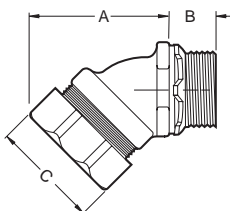

### 45° angle connectors – malleable iron

Trade size	Cat. # Non-insulated	Cat. # Insulated	Unit qty.	Wt. lbs. per 100	A	B	C
3/8"	LT3845	LTB3845	25	27.1	1.938	0.500	1.125
1/2"	LT5045	LTB5045	25	27.1	2.000	0.500	1.250
3/4"	LT7545	LTB7545	10	39.7	2.188	0.500	1.563
1"	LT10045	LTB10045	10	63.5	2.500	0.625	0.813
1 1/4"	LT12545	LTB12545	5	87.3	2.813	0.688	2.250
1 1/2"	LT15045	LTB15045	2	110.2	3.000	0.750	2.438
2"	LT20045	LTB20045	1	176.4	3.688	0.750	3.000
2 1/2"	LT25045	LTB25045	1	573.2	7.313	1.000	4.000
3"	LT30045	LTB30045	1	859.8	7.625	1.125	4.188
3 1/2"	LT35045	LTB35045	1	1278.7	9.625	1.188	5.250
4"	LT40045	LTB40045	1	1521.2	11.063	1.250	5.750

### 45° angle connectors with grounding lug – malleable iron

Trade size	Cat. # Non-insulated with aluminum grounding lug	Cat. # Insulated with aluminum grounding lug	Cat. # Insulated with copper grounding lug	Lug size	Unit qty.	Wt. lbs. per 100	A	B	C
3/8"	LT3845G	LTB3845G	LTB3845GC	#4 - #14	25	29.3	1.938	0.500	1.125
1/2"	LT5045G	LTB5045G	LTB5045GC	#4 - #14	25	29.3	2.000	0.500	1.250
3/4"	LT7545G	LTB7545G	LTB7545GC	#4 - #14	10	41.9	2.188	0.500	1.563
1"	LT10045G	LTB10045G	LTB10045GC	#4 - #14	10	65.7	2.500	0.625	0.813
1 1/4"	LT12545G	LTB12545G	LTB12545GC	#4 - #14	5	89.5	2.813	0.688	2.250
1 1/2"	LT15045G	LTB15045G	LTB15045GC	#4 - #14	2	112.4	3.000	0.750	2.438
2"	LT20045G	LTB20045G	LTB20045GC	#4 - #14	1	178.6	3.688	0.750	3.000
2 1/2"	LT25045G	LTB25045G	LTB25045GC	#1/0 - #8	1	582.0	7.313	1.000	4.000
3"	LT30045G	LTB30045G	LTB30045GC	#1/0 - #8	1	868.6	7.625	1.125	4.188
3 1/2"	LT35045G	LTB35045G	LTB35045GC	#3/0 - #6	1	1296.3	9.625	1.188	5.250
4"	LT40045G	LTB40045G	LTB40045GC	#3/0 - #6	1	1538.8	11.063	1.250	5.750