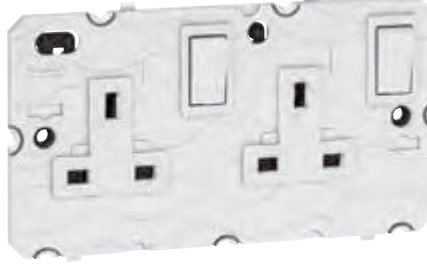

Arteor™

British standard socket outlets

5 721 49

Plate selection charts p. 594-603

Mechanisms supplied with rocker plates, to be equipped with special plates (p. 596-597)
Support frame not needed

Pack	Cat.Nos	Single pole socket outlets 13 A - 250 V~
		Shuttered for child safety ASTA licence Conform to BS 1363 Part 2 Use special plates
10	5 721 43	2P+E switched - 1-gang ○ White ● Magnesium ● Champagne ● Soft Alu
10	5 726 43	
10	5 700 48	
10	5 710 48	
10	5 721 44	2P+E switched + neon - 1-gang ○ White ● Magnesium ● Champagne ● Soft Alu
10	5 726 44	
10	5 724 45	
10	5 724 44	
5	5 721 45	2P+E switched - 2-gang ○ White ● Magnesium ● Champagne ● Soft Alu
5	5 726 45	
5	5 700 49	
5	5 710 49	
5	5 721 46	2P+E switched + neon - 2-gang ○ White ● Magnesium ● Champagne ● Soft Alu
5	5 726 46	
5	5 724 47	
5	5 724 46	
		Double pole socket outlets 13 A - 250 V~
		Shuttered for child safety ASTA licence Conform to BS 1363 Part 2 Use special plates
5	5 721 47	2P+E switched - 1-gang ○ White ● Magnesium ● Champagne ● Soft Alu
5	5 726 47	
5	5 724 49	
5	5 724 48	
5	5 721 49	2P+E switched - 2-gang ○ White ● Magnesium ● Champagne ● Soft Alu ● Red for standard and clean earth applications Non standard pin configuration
5	5 726 49	
5	5 710 70	
5	5 700 70	
5	5 721 41