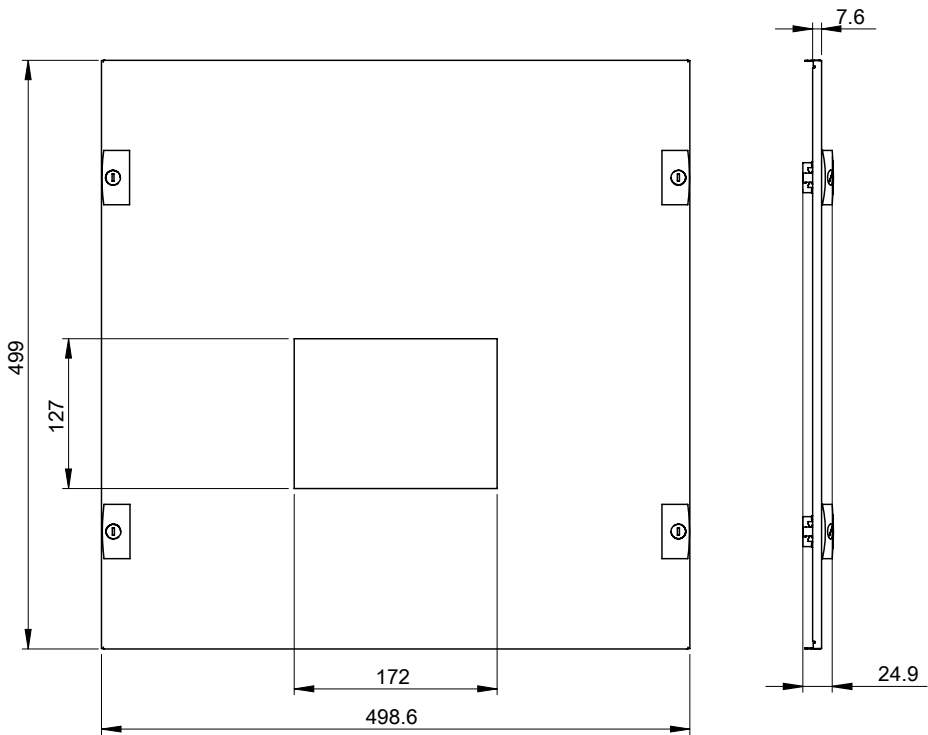

### Complementary

Enclosure/Cubicle Description	Floor-standing enclosure - width 600 mm Wall-mounted enclosure - width 600 mm Cubicle - width 650 mm depth 400 mm
Connection Position	Direct connection Linergy FC
Number Of Vertical Modules [50 Mm]	10
Standards	IEC 61439-1 IEC 61439-2
Product Certifications	ASTA
Material	Steel
Surface Finish	Textured Matt
Protective Treatment	Electrophoresis treatment and hot-polymerised polyester epoxy powder
Colour	White (RAL 9003)
Height	500 mm
Width	500 mm

## Dimensions

---

- All dimensions are approximate and are in mm.  
- Also see technical documentation.